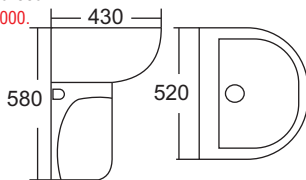

315H

Size: 520x430x580
Price: 2.042.000.