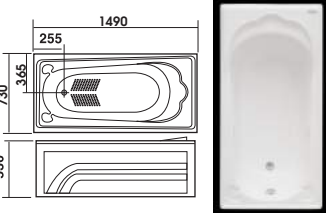

NỘI DUNG	BỒN XÂY	CH/YẾM	MASSAGE
ACRYLIC	6.502	12.336	27.536
GALAXY-ACK	9.002	17.337	32.537

NỘI DUNG	BỒN XÂY	CH/YẾM	MASSAGE
ACRYLIC	-	11.524	-
-	-	-	-

Bồn yếm liền: có chân inox + xả