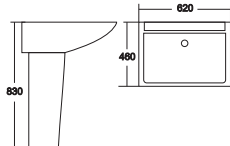

S482
Size: 495x160x395mm
Price: 3.120.000.

S483
Size: 495x160x395mm
Price: 3.120.000.

S484
Size: 495x160x395mm
Price: 3.120.000.

S485
Size: 495x160x395mm
Price: 3.120.000.

TN431
Size: 495x160x395mm
Price: 3.120.000.

42

High Quality Viet My Toilet

005

Size: 570x480x840mm
Price: 2.947.000.

015

Size: 650 x 480 x 820mm
Price: 3.284.000.

105

Size: 575x450x810mm
Price: 2.042.000.

205

Size: 620x460x830mm
Price: 2.757.000.

305

Size: 575x450x855mm
Price: 2.263.000.

315

Size: 520x430x810mm
Price: 2.040.000.

605

Size: 665x510x890mm
Price: 2.610.000.