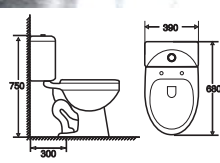

7202

Size: 705 x 380 x 705
S-trap, 300,400mm
roughing-in
Price: 5.863.000.

7502

Size: 675 x 380 x 710
S-trap, 300,400mm
roughing-in
Price: 5.463.000.

101H

Size: 680 x 390 x 750mm
S-trap, 300mm
roughing-in
Price: 4.089.000.

High Quality Viet My Toilet

801H

Size: 680 x 380 x 740mm
 S-trap, 250mm
 roughing-in
 Price: 4.089.000.

9102

One-Piece Toilet
 Size: 690 x 420 x 595mm
 S-trap: 250/300mm
 Price: 6.315.000.

9091

Siphonic Smart Closet
 Size: 660 x 380 x 520
 S-trap, 300,400mm
 roughing-in
 Price: 40.800.000.