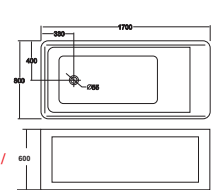

/ Massage không gắn được sen vòi /