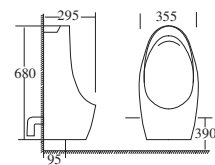

Size: 460x460x840
Price: 11.357.000.

ET-600

Size: 490x490x820
Price: 9.126.000.

7001

Vertical Urinal
 Size: 460*300*710mm
 S-trap:90mm
 Price: 3.621.000.

3001

Vertical Urinal
 Size: 380*400*960mm
 S-trap:150mm
 Price: 6.578.000.

1001

Induction Wall-hung Urinal
 Size: 325 x 290 x 680mm
 Top flush instsllation
 Price: 4.073.000.

4001

Wall-hung Urinal
 Size: 340 x 290 x 490mm
 Top flush instsllation
 Price: 1.884.000.

800

Wall-hung Urinal
 Size: 350 x 390 x 660mm
 Top flush instsllation
 Price: 2.484.000.