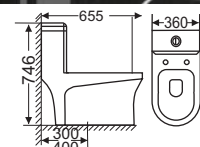

1202

Size: 680 x 430 x 750
S-trap, 300,400mm
roughing-in
Price: 5.368.000.

1302

Size: 720*380*770
S-trap, 300mm
Price: 6.810.000.

1502

Size: 655 x 360 x 746
S-trap, 300,400mm
roughing-in
Price: 5.368.000.

1802