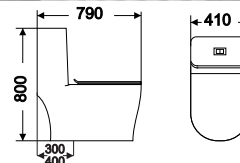

High Quality Viet My Toilet

801H

Size: 680 x 380 x 740mm
 S-trap, 250mm
 roughing-in
 Price: 4.089.000.

9102

One-Piece Toilet
 Size: 690 x 420 x 595mm
 S-trap: 250/300mm
 Price: 6.315.000.

9091

Siphonic Smart Closet
 Size: 660 x 380 x 520
 S-trap, 300,400mm
 roughing-in
 Price: 40.800.000.

9802

Size: 710 x 360 x 820
 S-trap, 300,400mm
 roughing-in
 Price: 7.547.000.

High Quality Viet My Toilet

M08

Size: 730x 410 x 790mm
S-trap, 250mm
roughing-in
Price: **5.850.000.**

M11

Size: 790 x 410 x 800mm
S-trap, 250mm
roughing-in
Price: **7.050.000.**

T17

Size: 600 x 490 x 710mm
S-trap, 250mm
roughing-in
Price: **8.610.000.**

M14

Size: 710 x 490 x 600mm
S-trap, 250mm
roughing-in
Price: **11.850.000.**

High Quality Viet My Lavabo

S421
Size: 340x140x440mm
Price: 1.920.000.