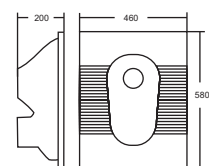

7001

Vertical Urinal
Size: 460*300*710mm
S-trap:90mm
Price: 3.621.000.

3001

Vertical Urinal
Size: 380*400*960mm
S-trap:150mm
Price: 6.578.000.

1001

Induction Wall-hung Urinal
Size: 325 x 290 x 680mm
Top flush instsllation
Price: 4.073.000.

4001

Wall-hung Urinal
Size: 340 x 290 x 490mm
Top flush instsllation
Price: 1.884.000.

800

Wall-hung Urinal
Size: 350 x 390 x 660mm
Top flush instsllation
Price: 2.484.000.

805

Safe Water
Size : 400*400*120
Price : 1.589.000.

5002

Suqatting pan W.C
Size : 580*460*200
Price : 1.926.000.