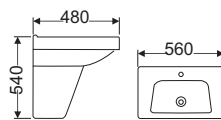

Size: 510x400x460mm
Price: 3.940.000.

High Quality Viet My Toilet

905H

Size: 570x460x510
Price: 2.610.000.

805H

Size: 560x480x540
Price: 2.715.000.

205H

Size: 620x460x500
Price: 2.610.000.