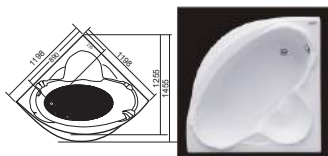

12Q Size: 1198*1198*/415*560/

NỘI DUNG	BỒN XÂY	CH/YẾM	MASSAGE
ACRYLIC	8.468	16.268	31.468
GALAXY-ACK	11.811	22.954	38.154