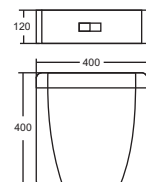

5002

Suqatting pan W.C
Size : 580*460*200
Price : 1.926.000.