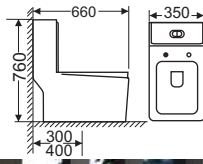

6602

Size: 680 x 360 x 780
S-trap, 300,400mm
roughing-in
Price: 6.452.000.