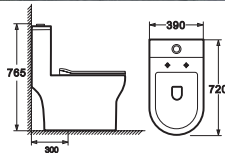

1202

Size: 680 x 430 x 750
S-trap, 300,400mm
roughing-in
Price: 5.368.000.

1302

Size: 720*380*770
S-trap, 300mm
Price: 6.810.000.

1502

Size: 655 x 360 x 746
S-trap, 300,400mm
roughing-in
Price: 5.368.000.

1802

Size: 765 x 370 x 720
S-trap, 300,400mm
roughing-in
Price: 6.263.000.

2202

Size: 700 x 430 x 770
S-trap, 300,400mm
roughing-in
Price: 5.957.000.

High Quality Viet My Toilet

High Quality Viet My Toilet

2302

Size: 720x390x720mm
S-trap, 300,400mm
roughing-in
Price: **7.157.000.**

2602

Size: 720 x 370 x 820
S-trap, 300,400mm
roughing-in
Price: **5.757.000.**

2902

Size: 700 x 385 x 780
S-trap, 300,400mm
roughing-in
Price: **5.957.000.**