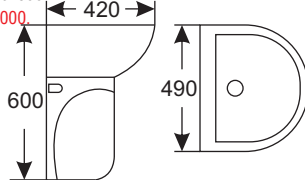

505H

Size: 490x420x600
Price: 1.810.000.