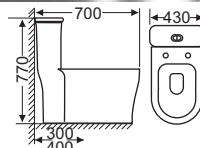

1102

Size: 690 x 375 x 820
S-trap, 300,400mm
roughing-in
Price: 7.547.000.

1202

Size: 680 x 430 x 750
S-trap, 300,400mm
roughing-in
Price: 5.368.000.

1302

Size: 720*380*770
S-trap, 300mm
Price: 6.810.000.

1502

Size: 655 x 360 x 746
S-trap, 300,400mm
roughing-in
Price: 5.368.000.

1802

Size: 765 x 370 x 720
S-trap, 300,400mm
roughing-in
Price: 6.263.000.

2202

Size: 700 x 430 x 770
S-trap, 300,400mm
roughing-in
Price: 5.957.000.