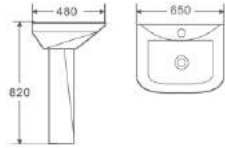

S482
Size: 495x160x395mm
Price: 3.120.000.

S483
Size: 495x160x395mm
Price: 3.120.000.

S484
Size: 495x160x395mm
Price: 3.120.000.

S485
Size: 495x160x395mm
Price: 3.120.000.

TN431
Size: 495x160x395mm
Price: 3.120.000.

42

High Quality Viet My Toilet

005

Size: 570x480x840mm
Price: 2.947.000.

015

Size: 650 x 480 x 820mm
Price: 3.284.000.

105

Size: 575x450x810mm
Price: 2.042.000.

205

Size: 620x460x830mm
Price: 2.757.000.

305

Size: 575x450x855mm
Price: 2.263.000.

315

Size: 520x430x810mm
Price: 2.040.000.

605

Size: 665x510x890mm
Price: 2.610.000.