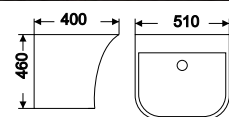

High Quality Viet My Toilet

005H

Size: 570x480x550mm
Price: 2.947.000.

0505

Size: 540x480x400mm
Price: 3.747.000.

6050

Size: 500x450x350mm
Price: 3.747.000.

3040

Size: 530x455x365mm
Price: 3.852.000.

8050

Size: 520x450x350mm
Price: 3.968.000.

105H

Size: 565x440x520mm
Price: 2.042.000.

C12

Size: 510x400x460mm
Price: 3.940.000.