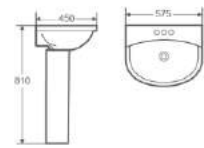

S422
Size: 340x140x440mm
Price: 2.320.000.

S423
Size: 340x140x440mm
Price: 2.320.000.

S424
Size: 340x140x440mm
Price: 2.320.000.

S425
Size: 340x140x440mm
Price: 2.320.000.

S481
Size: 495x160x395mm
Price: 2.720.000.

S482
Size: 495x160x395mm
Price: 3.120.000.

S483
Size: 495x160x395mm
Price: 3.120.000.

S484
Size: 495x160x395mm
Price: 3.120.000.

S485
Size: 495x160x395mm
Price: 3.120.000.

TN431
Size: 495x160x395mm
Price: 3.120.000.

42

High Quality Viet My Toilet

005

Size: 570x480x840mm
Price: 2.947.000.

015

Size: 650 x 480 x 820mm
Price: 3.284.000.

105

Size: 575x450x810mm
Price: 2.042.000.

205

Size: 620x460x830mm
Price: 2.757.000.

305

Size: 575x450x855mm
Price: 2.263.000.

315

Size: 520x430x810mm
Price: 2.040.000.

605

Size: 665x510x890mm
Price: 2.610.000.