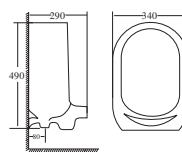

7001

Vertical Urinal
Size: 460*300*710mm
S-trap:90mm
Price: 3.621.000.

3001

Vertical Urinal
Size: 380*400*960mm
S-trap:150mm
Price: 6.578.000.

1001

Induction Wall-hung Urinal
Size: 325 x 290 x 680mm
Top flush instsllation
Price: 4.073.000.

4001

Wall-hung Urinal
Size: 340 x 290 x 490mm
Top flush instsllation
Price: 1.884.000.

800

Wall-hung Urinal
Size: 350 x 390 x 660mm
Top flush instsllation
Price: 2.484.000.

805

Safe Water
Size : 400*400*120
Price : 1.589.000.

5002

Suqatting pan W.C
Size : 580*460*200
Price : 1.926.000.