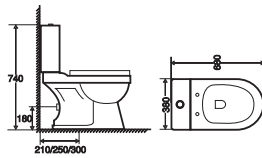

7202

Size: 705 x 380 x 705
S-trap, 300,400mm
roughing-in
Price: 5.863.000.

7502

Size: 675 x 380 x 710
S-trap, 300,400mm
roughing-in
Price: 5.463.000.

101H

Size: 680 x 390 x 750mm
S-trap, 300mm
roughing-in
Price: 4.089.000.

High Quality Viet My Toilet

801H

Size: 680 x 380 x 740mm
 S-trap, 250mm
 roughing-in
 Price: 4.089.000.

9102

One-Piece Toilet
 Size: 690 x 420 x 595mm
 S-trap: 250/300mm
 Price: 6.315.000.

9091

Siphonic Smart Closet
 Size: 660 x 380 x 520
 S-trap, 300,400mm
 roughing-in
 Price: 40.800.000.