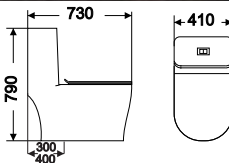

High Quality Viet My Toilet

801H

Size: 680 x 380 x 740mm
 S-trap, 250mm
 roughing-in
 Price: 4.089.000.

9102

One-Piece Toilet
 Size: 690 x 420 x 595mm
 S-trap: 250/300mm
 Price: 6.315.000.

9091

Siphonic Smart Closet
 Size: 660 x 380 x 520
 S-trap, 300,400mm
 roughing-in
 Price: 40.800.000.

9802

Size: 710 x 360 x 820
 S-trap, 300,400mm
 roughing-in
 Price: 7.547.000.

High Quality Viet My Toilet

M08

Size: 730x 410 x 790mm
S-trap, 250mm
roughing-in
Price: **5.850.000.**

M11

Size: 790 x 410 x 800mm
S-trap, 250mm
roughing-in
Price: **7.050.000.**

T17

Size: 600 x 490 x 710mm
S-trap, 250mm
roughing-in
Price: **8.610.000.**

M14

Size: 710 x 490 x 600mm
S-trap, 250mm
roughing-in
Price: **11.850.000.**

High Quality Viet My Lavabo

S421
Size: 340x140x440mm
Price: 1.920.000.