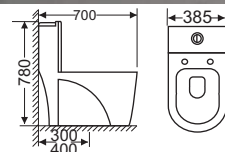

Size: 720x390x720mm
S-trap, 300,400mm
roughing-in
Price: **7.157.000.**

2602

Size: 720 x 370 x 820
S-trap, 300,400mm
roughing-in
Price: **5.757.000.**

2902

Size: 700 x 385 x 780
S-trap, 300,400mm
roughing-in
Price: **5.957.000.**