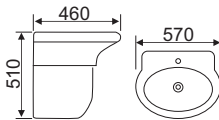

Size: 500x450x350mm
Price: 3.747.000.

3040

Size: 530x455x365mm
Price: 3.852.000.

8050

Size: 520x450x350mm
Price: 3.968.000.

105H

Size: 565x440x520mm
Price: 2.042.000.

C12

Size: 510x400x460mm
Price: 3.940.000.

High Quality Viet My Toilet

905H

Size: 570x460x510
Price: 2.610.000.

805H

Size: 560x480x540
Price: 2.715.000.

205H

Size: 620x460x500
Price: 2.610.000.

315H

Size: 520x430x580
Price: 2.042.000.

505H

Size: 490x420x600
Price: 1.810.000.

505

Size: 490x420x800
Price: 1.810.000.

Lavabo liền khối

206