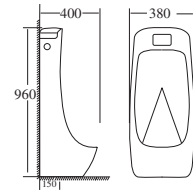

205

Size: 620x460x830mm
Price: 2.757.000.

305

Size: 575x450x855mm
Price: 2.263.000.

315

Size: 520x430x810mm
Price: 2.040.000.

605

Size: 665x510x890mm
Price: 2.610.000.

Size: 510x400x460mm
Price: 3.940.000.

High Quality Viet My Toilet

905H

Size: 570x460x510
Price: 2.610.000.

805H

Size: 560x480x540
Price: 2.715.000.

205H

Size: 620x460x500
Price: 2.610.000.

315H

Size: 520x430x580
Price: 2.042.000.

505H

Size: 490x420x600
Price: 1.810.000.

505

Size: 490x420x800
Price: 1.810.000.

Lavabo liền khối

206

Size: 460x460x840
Price: 11.357.000.

ET-600

Size: 490x490x820
Price: 9.126.000.

7001

Vertical Urinal
 Size: 460*300*710mm
 S-trap:90mm
 Price: 3.621.000.

3001

Vertical Urinal
 Size: 380*400*960mm
 S-trap:150mm
 Price: 6.578.000.