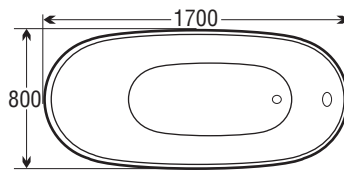

Color: White

VM.039

Size: 1700*800*/480-600/

Price: **30.000.000.**

Material: Acrylic

Color: White

BỒN TẮM DÀI & OVAL LIỀN KHỐI

VM.710