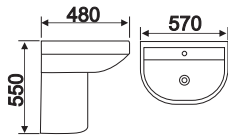

205

Size: 620x460x830mm
Price: 2.757.000.

305

Size: 575x450x855mm
Price: 2.263.000.

315

Size: 520x430x810mm
Price: 2.040.000.

605

Size: 665x510x890mm
Price: 2.610.000.

705

Size: 560x430x800mm
Price: 2.042.000.

High Quality Viet My Toilet

005H

Size: 570x480x550mm
Price: 2.947.000.

0505

Size: 540x480x400mm
Price: 3.747.000.

6050

Size: 500x450x350mm
Price: 3.747.000.

3040

Size: 530x455x365mm
Price: 3.852.000.

8050

Size: 520x450x350mm
Price: 3.968.000.

105H

Size: 565x440x520mm
Price: 2.042.000.

C12