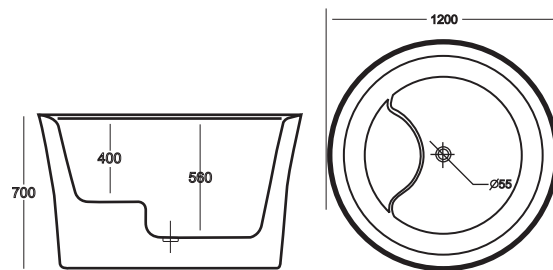

VM.135

Size: 1750*860*650

Price: 30.000.000.

Material: Acrylic

Color: White