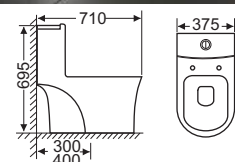

4902

Size: 725 x 400 x 650
S-trap, 300,400mm
roughing-in
Price: **5.957.000.**