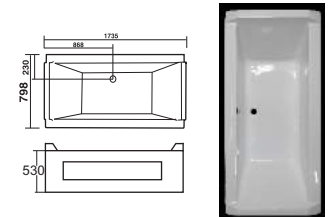

GB.2A Size: 1200*1200*550

NỘI DUNG	BỒN XÂY	CH/YẾM	MASSAGE
ACRYLIC	—	21.900	37.100

GB.2B Size: 1400*1400*550

NỘI DUNG	BỒN XÂY	CH/YẾM	MASSAGE
ACRYLIC	—	23.900	39.100

Bồn tắm DÀI đặt sàn.

Massage bathtub / Bathtub series

1711 Size: 1695*1100*/500*570/

NỘI DUNG	BỒN XÂY	CH/YẾM	MASSAGE
ACRYLIC	13.734	26.800	43.600
GALAXY-ACK	19.334	37.999	54.799

612Q Size: 1850*1200*/400*550/

NỘI DUNG	BỒN XÂY	CH/YẾM	MASSAGE
ACRYLIC	16.156	31.644	48.444
GALAXY-ACK	22.794	44.919	61.719

17B Size: 1695*850*/425*560/

NỘI DUNG	BỒN XÂY	CH/YẾM	MASSAGE
ACRYLIC	8.856	17.044	32.244
GALAXY-ACK	12.365	24.062	39.262

175 Size: 1735*798*/470*530/

NỘI DUNG	BỒN XÂY	CH/YẾM	MASSAGE
ACRYLIC	8.856	17.044	32.244
GALAXY-ACK	12.365	24.062	39.262