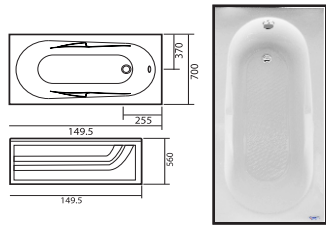

Bồn tắm DÀI đặt sàn.

Massage bathtub / Bathtub series

16C Size: 1590*790*/420*530/

NỘI DUNG	BỒN XÂY	CH/YẾM	MASSAGE
ACRYLIC	6.712	12.756	27.956
GALAXY-ACK	9.302	17.937	33.137

1575 Size: 1493*750*/435*530/

NỘI DUNG	BỒN XÂY	CH/YẾM	MASSAGE
ACRYLIC	6.712	12.756	27.956
GALAXY-ACK	9.302	17.937	33.137

15D Size: 1490*743*/425*550/

NỘI DUNG	BỒN XÂY	CH/YẾM	MASSAGE
ACRYLIC	6.502	12.336	27.536
GALAXY-ACK	9.002	17.337	32.537

15T Size: 1490*740*/395*550/

NỘI DUNG	BỒN XÂY	CH/YẾM	MASSAGE
ACRYLIC	6.502	12.336	27.536
GALAXY-ACK	9.002	17.337	32.537

Bồn tắm DÀI đặt sàn.

Massage bathtub / Bathtub series

15C Size: 1495*700*/380*560/

NỘI DUNG	BỒN XÂY	CH/YẾM	MASSAGE
ACRYLIC	6.502	12.336	27.536
GALAXY-ACK	9.002	17.337	32.537

15M Size: 1465*715*/380*560/

NỘI DUNG	BỒN XÂY	CH/YẾM	MASSAGE
ACRYLIC	6.502	12.336	27.536
GALAXY-ACK	9.002	17.337	32.537