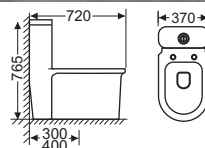

2202

Size: 700 x 430 x 770
S-trap, 300,400mm
roughing-in
Price: 5.957.000.