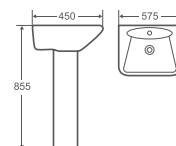

T17

Size: 600 x 490 x 710mm
S-trap, 250mm
roughing-in
Price: **8.610.000.**

M14

Size: 710 x 490 x 600mm
S-trap, 250mm
roughing-in
Price: **11.850.000.**

High Quality Viet My Lavabo

S421
Size: 340x140x440mm
Price: 1.920.000.

S482
Size: 495x160x395mm
Price: 3.120.000.

S483
Size: 495x160x395mm
Price: 3.120.000.

S484
Size: 495x160x395mm
Price: 3.120.000.

S485
Size: 495x160x395mm
Price: 3.120.000.

TN431
Size: 495x160x395mm
Price: 3.120.000.

42

High Quality Viet My Toilet

005

Size: 570x480x840mm
Price: 2.947.000.

015

Size: 650 x 480 x 820mm
Price: 3.284.000.

105

Size: 575x450x810mm
Price: 2.042.000.

205

Size: 620x460x830mm
Price: 2.757.000.

305

Size: 575x450x855mm
Price: 2.263.000.

315

Size: 520x430x810mm
Price: 2.040.000.

605

Size: 665x510x890mm
Price: 2.610.000.