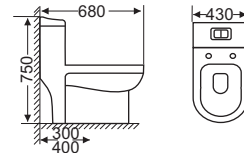

1202

Size: 680 x 430 x 750
S-trap, 300,400mm
roughing-in
Price: 5.368.000.

1302

Size: 720*380*770
S-trap, 300mm
Price: 6.810.000.

1502

Size: 655 x 360 x 746
S-trap, 300,400mm
roughing-in
Price: 5.368.000.

1802