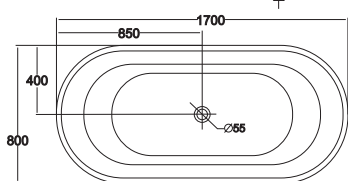

VO.1780 / 1700*800*450

NỘI DUNG	BỒN XÂY	CH/YẾM	MASSAGE
ACRYLIC	8.880	-	-
GALAXY-ACK	12.399	-	-