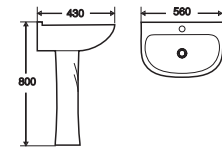

42

High Quality Viet My Toilet

005

Size: 570x480x840mm
Price: 2.947.000.

015

Size: 650 x 480 x 820mm
Price: 3.284.000.

105

Size: 575x450x810mm
Price: 2.042.000.

205

Size: 620x460x830mm
Price: 2.757.000.

305

Size: 575x450x855mm
Price: 2.263.000.

315

Size: 520x430x810mm
Price: 2.040.000.

605

Size: 665x510x890mm
Price: 2.610.000.

705

Size: 560x430x800mm
Price: 2.042.000.