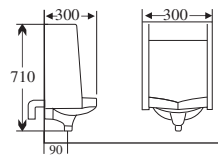

Size: 460x460x840
Price: 11.357.000.

ET-600

Size: 490x490x820
Price: 9.126.000.

7001

Vertical Urinal
 Size: 460*300*710mm
 S-trap:90mm
 Price: 3.621.000.

3001

Vertical Urinal
 Size: 380*400*960mm
 S-trap:150mm
 Price: 6.578.000.