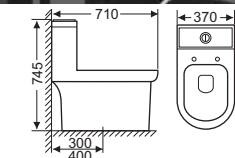

High Quality Viet My Toilet

4202

Size: 740 x 420 x 720
S-trap, 300,400mm
roughing-in
Price: **6.757.000.**

4302

Size: 680 x 380 x 770mm
S-trap, 300,400mm
roughing-in
Price: **6.957.000.**

4602

Size: 680 x 370 x 765
S-trap, 300,400mm
roughing-in
Price: **6.452.000.**

4802

Size: 710 x 375 x 695
S-trap, 300,400mm
roughing-in
Price: **5.957.000.**

4902

Size: 725 x 400 x 650
S-trap, 300,400mm
roughing-in
Price: **5.957.000.**

5202

Size: 710 x 370 x 745
S-trap, 300,400mm
roughing-in
Price: **6.157.000.**