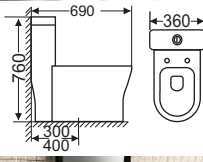

5602

Size: 660 x 350 x 760
S-trap, 300,400mm
roughing-in
Price: 7.547.000.

6602

Size: 680 x 360 x 780
S-trap, 300,400mm
roughing-in
Price: 6.452.000.

6802

Size: 690 x 360 x 760
S-trap, 300,400mm
roughing-in
Price: 6.663.000.

7202

Size: 705 x 380 x 705
S-trap, 300,400mm
roughing-in
Price: 5.863.000.

7502

Size: 675 x 380 x 710
S-trap, 300,400mm
roughing-in
Price: 5.463.000.

101H

Size: 680 x 390 x 750mm
S-trap, 300mm
roughing-in
Price: 4.089.000.