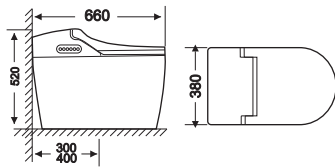

High Quality Viet My Toilet

801H

Size: 680 x 380 x 740mm
 S-trap, 250mm
 roughing-in
 Price: 4.089.000.

9102

One-Piece Toilet
 Size: 690 x 420 x 595mm
 S-trap: 250/300mm
 Price: 6.315.000.

9091

Siphonic Smart Closet
 Size: 660 x 380 x 520
 S-trap, 300,400mm
 roughing-in
 Price: 40.800.000.