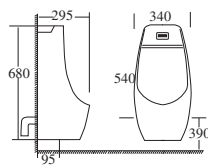

1001

Induction Wall-hung Urinal
Size: 325 x 290 x 680mm
Top flush instsllation
Price: 4.073.000.

4001

Wall-hung Urinal
Size: 340 x 290 x 490mm
Top flush instsllation
Price: 1.884.000.