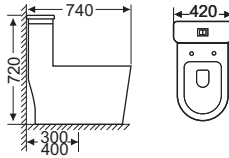

4302

Size: 680 x 380 x 770mm
S-trap, 300,400mm
roughing-in
Price: **6.957.000.**