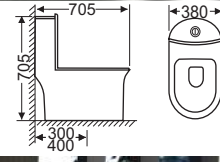

5602

Size: 660 x 350 x 760
S-trap, 300,400mm
roughing-in
Price: 7.547.000.

6602

Size: 680 x 360 x 780
S-trap, 300,400mm
roughing-in
Price: 6.452.000.

6802

Size: 690 x 360 x 760
S-trap, 300,400mm
roughing-in
Price: 6.663.000.

7202

Size: 705 x 380 x 705
S-trap, 300,400mm
roughing-in
Price: 5.863.000.

7502

Size: 675 x 380 x 710
S-trap, 300,400mm
roughing-in
Price: 5.463.000.

101H

Size: 680 x 390 x 750mm
S-trap, 300mm
roughing-in
Price: 4.089.000.