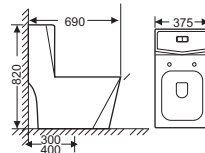

V.1783

Size: 1700*800*/460-600/
Price: **6.934.000d.**
Material: Acrylic
Color: White

V.1781

Size: 1700*800*/450/
Price: **8.856.000d.**
Material: Acrylic
Color: White

1102

Size: 690 x 375 x 820
S-trap, 300,400mm
roughing-in
Price: 7.547.000.