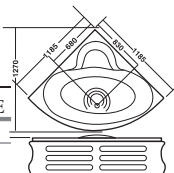

NỘI DUNG	BỒN XÂY	CH/YẾM	MASSAGE
ACRYLIC	8.468	16.268	31.468
GALAXY-ACK	11.811	22.954	38.154

12J Size: 1195*1195*/410*520/

NỘI DUNG	BỒN XÂY	CH/YẾM	MASSAGE
ACRYLIC	8.468	16.268	31.468
GALAXY-ACK	11.811	22.954	38.154

12G Size: 1195*1195*/420*530/

NỘI DUNG	BỒN XÂY	CH/YẾM	MASSAGE
ACRYLIC	8.468	16.268	31.468
GALAXY-ACK	11.811	22.954	38.154

12S Size: 1205*1205*/420*530/

NỘI DUNG	BỒN XÂY	CH/YẾM	MASSAGE
ACRYLIC	8.468	16.268	31.468
GALAXY-ACK	11.811	22.954	38.154

Bồn tắm GÓC & CHẤM KÍNH đặt sàn.

Massage bathtub / Bathtub series

12CL Size: 1185*1185*/385*525/

NỘI DUNG	BỒN XÂY	CH/YẾM	MASSAGE
ACRYLIC	8.468	16.268	31.468
GALAXY-ACK	11.811	22.954	38.154

90G Size: 880*880*/355*520/