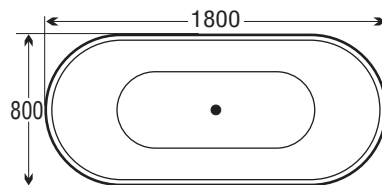

BỒN TẮM DÀI & OVAL LIỀN KHỐI

VM.710

Size: 1700*750*/460-590/

Price: **32.660.000.**

Material: Acrylic

Color: White

VM.109

Size: 1800*800*/480-600/

Price: **30.660.000.**

Material: Acrylic

Color: White