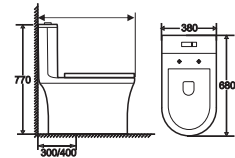

High Quality Viet My Toilet

4202

Size: 740 x 420 x 720
S-trap, 300,400mm
roughing-in
Price: **6.757.000.**

4302

Size: 680 x 380 x 770mm
S-trap, 300,400mm
roughing-in
Price: **6.957.000.**

4602

Size: 680 x 370 x 765
S-trap, 300,400mm
roughing-in
Price: **6.452.000.**