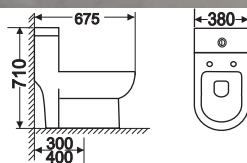

5602

Size: 660 x 350 x 760
S-trap, 300,400mm
roughing-in
Price: 7.547.000.

6602

Size: 680 x 360 x 780
S-trap, 300,400mm
roughing-in
Price: 6.452.000.

6802

Size: 690 x 360 x 760
S-trap, 300,400mm
roughing-in
Price: 6.663.000.

7202

Size: 705 x 380 x 705
S-trap, 300,400mm
roughing-in
Price: 5.863.000.

7502

Size: 675 x 380 x 710
S-trap, 300,400mm
roughing-in
Price: 5.463.000.

101H

Size: 680 x 390 x 750mm
S-trap, 300mm
roughing-in
Price: 4.089.000.