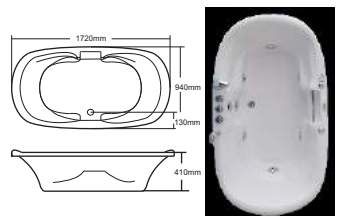

18.0 Size: 1800*980*/515-620/

NỘI DUNG	BỒN XÂY	CH/YẾM	MASSAGE
ACRYLIC	8.880	17.092	32.292
GALAXY-ACK	12.399	24.131	39.331

CRV.17 Size: 1700*780*700

NỘI DUNG	BỒN XÂY	CH/YẾM	MASSAGE
ACRYLIC	32.024	-	-
GALAXY-ACK	45.462	-	-

17.0 Size: 1720*940*/940-410/

NỘI DUNG	BỒN XÂY	CH/YẾM	MASSAGE
ACRYLIC	8.880	-	24.080
GALAXY-ACK	12.399	-	27.599

Bồn tắm OVAL / TRÒN / GÓC đặt sàn.

Massage bathtub / Bathtub series

16T Size: 1600*1600*/555-700/ (1.5HP)