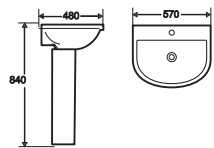

T17

Size: 600 x 490 x 710mm
S-trap, 250mm
roughing-in
Price: **8.610.000.**

M14

Size: 710 x 490 x 600mm
S-trap, 250mm
roughing-in
Price: **11.850.000.**

High Quality Viet My Lavabo

S421
Size: 340x140x440mm
Price: 1.920.000.

S422
Size: 340x140x440mm
Price: 2.320.000.

S423
Size: 340x140x440mm
Price: 2.320.000.

S424
Size: 340x140x440mm
Price: 2.320.000.

S425
Size: 340x140x440mm
Price: 2.320.000.

S481
Size: 495x160x395mm
Price: 2.720.000.

S482
Size: 495x160x395mm
Price: 3.120.000.

S483
Size: 495x160x395mm
Price: 3.120.000.

S484
Size: 495x160x395mm
Price: 3.120.000.

S485
Size: 495x160x395mm
Price: 3.120.000.

TN431
Size: 495x160x395mm
Price: 3.120.000.

42

High Quality Viet My Toilet

005

Size: 570x480x840mm
Price: 2.947.000.

015

Size: 650 x 480 x 820mm
Price: 3.284.000.

105

Size: 575x450x810mm
Price: 2.042.000.