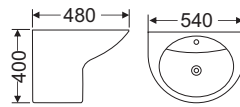

705

Size: 560x430x800mm
Price: 2.042.000.

High Quality Viet My Toilet

005H

Size: 570x480x550mm
Price: 2.947.000.

0505

Size: 540x480x400mm
Price: 3.747.000.

6050