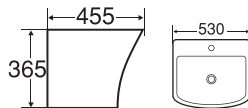

205

Size: 620x460x830mm
Price: 2.757.000.

305

Size: 575x450x855mm
Price: 2.263.000.

315

Size: 520x430x810mm
Price: 2.040.000.

605

Size: 665x510x890mm
Price: 2.610.000.

705

Size: 560x430x800mm
Price: 2.042.000.

High Quality Viet My Toilet

005H

Size: 570x480x550mm
Price: 2.947.000.

0505

Size: 540x480x400mm
Price: 3.747.000.

6050

Size: 500x450x350mm
Price: 3.747.000.

3040

Size: 530x455x365mm
Price: 3.852.000.

8050

Size: 520x450x350mm
Price: 3.968.000.

105H

Size: 565x440x520mm
Price: 2.042.000.

C12