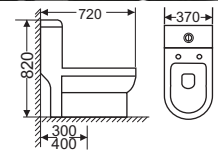

2902

Size: 700 x 385 x 780
S-trap, 300,400mm
roughing-in
Price: **5.957.000.**