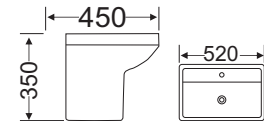

Size: 500x450x350mm
Price: 3.747.000.

3040

Size: 530x455x365mm
Price: 3.852.000.

8050

Size: 520x450x350mm
Price: 3.968.000.

105H

Size: 565x440x520mm
Price: 2.042.000.

C12