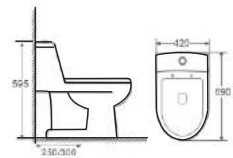

7202

Size: 705 x 380 x 705
S-trap, 300,400mm
roughing-in
Price: 5.863.000.

7502

Size: 675 x 380 x 710
S-trap, 300,400mm
roughing-in
Price: 5.463.000.

101H

Size: 680 x 390 x 750mm
S-trap, 300mm
roughing-in
Price: 4.089.000.

High Quality Viet My Toilet

801H

Size: 680 x 380 x 740mm
 S-trap, 250mm
 roughing-in
 Price: 4.089.000.

9102

One-Piece Toilet
 Size: 690 x 420 x 595mm
 S-trap: 250/300mm
 Price: 6.315.000.

9091

Siphonic Smart Closet
 Size: 660 x 380 x 520
 S-trap, 300,400mm
 roughing-in
 Price: 40.800.000.

9802

Size: 710 x 360 x 820
 S-trap, 300,400mm
 roughing-in
 Price: 7.547.000.

High Quality Viet My Toilet

M08

Size: 730x 410 x 790mm
S-trap, 250mm
roughing-in
Price: **5.850.000.**

M11

Size: 790 x 410 x 800mm
S-trap, 250mm
roughing-in
Price: **7.050.000.**

T17

Size: 600 x 490 x 710mm
S-trap, 250mm
roughing-in
Price: **8.610.000.**

M14

Size: 710 x 490 x 600mm
S-trap, 250mm
roughing-in
Price: **11.850.000.**

High Quality Viet My Lavabo

S421
Size: 340x140x440mm
Price: 1.920.000.