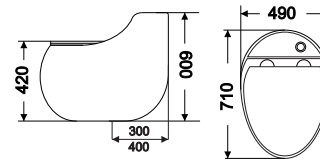

High Quality Viet My Toilet

801H

Size: 680 x 380 x 740mm
 S-trap, 250mm
 roughing-in
 Price: 4.089.000.

9102

One-Piece Toilet
 Size: 690 x 420 x 595mm
 S-trap: 250/300mm
 Price: 6.315.000.

9091

Siphonic Smart Closet
 Size: 660 x 380 x 520
 S-trap, 300,400mm
 roughing-in
 Price: 40.800.000.

9802

Size: 710 x 360 x 820
 S-trap, 300,400mm
 roughing-in
 Price: 7.547.000.

High Quality Viet My Toilet

M08

Size: 730x 410 x 790mm
S-trap, 250mm
roughing-in
Price: **5.850.000.**

M11

Size: 790 x 410 x 800mm
S-trap, 250mm
roughing-in
Price: **7.050.000.**

T17

Size: 600 x 490 x 710mm
S-trap, 250mm
roughing-in
Price: **8.610.000.**

M14

Size: 710 x 490 x 600mm
S-trap, 250mm
roughing-in
Price: **11.850.000.**

High Quality Viet My Lavabo

S421
Size: 340x140x440mm
Price: 1.920.000.