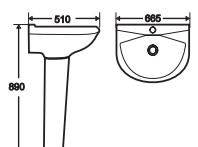

S482
Size: 495x160x395mm
Price: 3.120.000.

S483
Size: 495x160x395mm
Price: 3.120.000.

S484
Size: 495x160x395mm
Price: 3.120.000.

S485
Size: 495x160x395mm
Price: 3.120.000.

TN431
Size: 495x160x395mm
Price: 3.120.000.

205

Size: 620x460x830mm
Price: 2.757.000.

305

Size: 575x450x855mm
Price: 2.263.000.

315

Size: 520x430x810mm
Price: 2.040.000.

605

Size: 665x510x890mm
Price: 2.610.000.