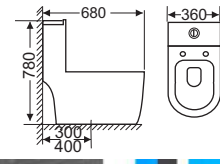

6802

Size: 690 x 360 x 760
S-trap, 300,400mm
roughing-in
Price: 6.663.000.