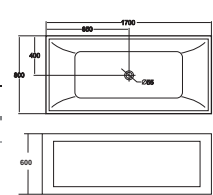

17B Size: 1695*850*/425*560/

NỘI DUNG	BỒN XÂY	CH/YẾM	MASSAGE
ACRYLIC	8.856	17.044	32.244
GALAXY-ACK	12.365	24.062	39.262

175 Size: 1735*798*/470*530/

NỘI DUNG	BỒN XÂY	CH/YẾM	MASSAGE
ACRYLIC	8.856	17.044	32.244
GALAXY-ACK	12.365	24.062	39.262

Bồn tắm DÀI đặt sàn.

Massage bathtub / Bathtub series

17Y Size: 1695*800*/435*570/

NỘI DUNG	BỒN XÂY	CH/YẾM	MASSAGE
ACRYLIC	8.856	17.044	32.244
GALAXY-ACK	12.365	24.062	39.262

V.1782 Size: 1700*800*/450*600/

NỘI DUNG	BỒN XÂY	CH/YẾM	MASSAGE
ACRYLIC	8.856	17.044	-
GALAXY-ACK	12.365	24.062	-

17.85 Size: 1695*860*/495*580/

NỘI DUNG	BỒN XÂY	CH/YẾM	MASSAGE
ACRYLIC	8.856	17.044	32.244
GALAXY-ACK	12.365	24.062	39.262