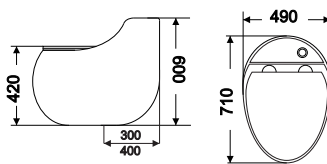

High Quality Viet My Toilet

801H

Size: 680 x 380 x 740mm
 S-trap, 250mm
 roughing-in
 Price: 4.089.000.

9102

One-Piece Toilet
 Size: 690 x 420 x 595mm
 S-trap: 250/300mm
 Price: 6.315.000.

9091

Siphonic Smart Closet
 Size: 660 x 380 x 520
 S-trap, 300,400mm
 roughing-in
 Price: 40.800.000.

9802

Size: 710 x 360 x 820
 S-trap, 300,400mm
 roughing-in
 Price: 7.547.000.

High Quality Viet My Toilet

M08

Size: 730x 410 x 790mm
S-trap, 250mm
roughing-in
Price: **5.850.000.**

M11

Size: 790 x 410 x 800mm
S-trap, 250mm
roughing-in
Price: **7.050.000.**

T17

Size: 600 x 490 x 710mm
S-trap, 250mm
roughing-in
Price: **8.610.000.**

M14

Size: 710 x 490 x 600mm
S-trap, 250mm
roughing-in
Price: **11.850.000.**

High Quality Viet My Lavabo

S421
Size: 340x140x440mm
Price: 1.920.000.