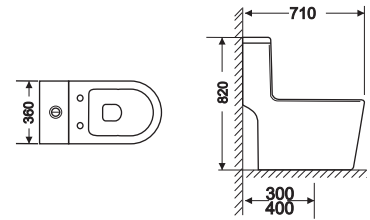

High Quality Viet My Toilet

801H

Size: 680 x 380 x 740mm
S-trap, 250mm
roughing-in
Price: 4.089.000.

9102

One-Piece Toilet
Size: 690 x 420 x 595mm
S-trap: 250/300mm
Price: 6.315.000.

9091

Siphonic Smart Closet
Size: 660 x 380 x 520
S-trap, 300,400mm
roughing-in
Price: 40.800.000.

9802

Size: 710 x 360 x 820
S-trap, 300,400mm
roughing-in
Price: 7.547.000.