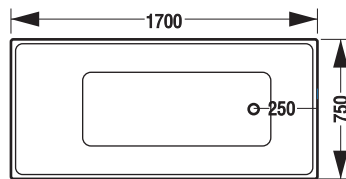

VM.109

Size: 1800*800*/480-600/

Price: **30.660.000.**

Material: Acrylic

Color: White