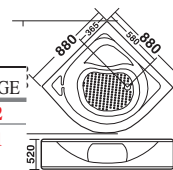

90G Size: 880*880*/355*520/

NỘI DUNG	BỒN XÂY	CH/YẾM	MASSAGE
ACRYLIC	6.080	11.492	26.692
GALAXY-ACK	8.399	16.131	31.331

GB.1 Size: 1700*800*/480-550/

NỘI DUNG	BỒN XÂY	CH/YẾM	MASSAGE
ACRYLIC		21.900	37.100