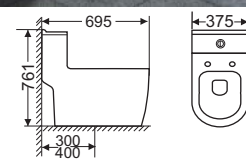

3202

Size: 710 x 440 x 630
S-trap, 300,400mm
roughing-in
Price: **6.957.000.**

3702

Size: 710 x 370 x 770
S-trap, 300,400mm
roughing-in
Price: **5.957.000.**

3802

Size: 695 x 375 x 610
S-trap, 300,400mm
roughing-in
Price: **6.652.000.**

High Quality Viet My Toilet

4202

Size: 740 x 420 x 720
S-trap, 300,400mm
roughing-in
Price: **6.757.000.**

4302

Size: 680 x 380 x 770mm
S-trap, 300,400mm
roughing-in
Price: **6.957.000.**

4602

Size: 680 x 370 x 765
S-trap, 300,400mm
roughing-in
Price: **6.452.000.**