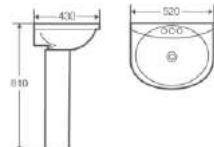

S482
Size: 495x160x395mm
Price: 3.120.000.

S483
Size: 495x160x395mm
Price: 3.120.000.

S484
Size: 495x160x395mm
Price: 3.120.000.

S485
Size: 495x160x395mm
Price: 3.120.000.

TN431
Size: 495x160x395mm
Price: 3.120.000.

42

High Quality Viet My Toilet

005

Size: 570x480x840mm
Price: 2.947.000.

015

Size: 650 x 480 x 820mm
Price: 3.284.000.

105

Size: 575x450x810mm
Price: 2.042.000.

205

Size: 620x460x830mm
Price: 2.757.000.

305

Size: 575x450x855mm
Price: 2.263.000.

315

Size: 520x430x810mm
Price: 2.040.000.

605

Size: 665x510x890mm
Price: 2.610.000.