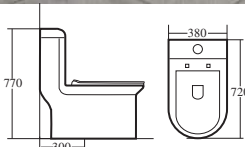

1202

Size: 680 x 430 x 750
S-trap, 300,400mm
roughing-in
Price: 5.368.000.

1302

Size: 720*380*770
S-trap, 300mm
Price: 6.810.000.

1502

Size: 655 x 360 x 746
S-trap, 300,400mm
roughing-in
Price: 5.368.000.

1802