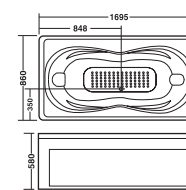

17B Size: 1695*850*/425*560/

NỘI DUNG	BỒN XÂY	CH/YẾM	MASSAGE
ACRYLIC	8.856	17.044	32.244
GALAXY-ACK	12.365	24.062	39.262

175 Size: 1735*798*/470*530/

NỘI DUNG	BỒN XÂY	CH/YẾM	MASSAGE
ACRYLIC	8.856	17.044	32.244
GALAXY-ACK	12.365	24.062	39.262

Bồn tắm DÀI đặt sàn.

Massage bathtub / Bathtub series

17Y Size: 1695*800*/435*570/

NỘI DUNG	BỒN XÂY	CH/YẾM	MASSAGE
ACRYLIC	8.856	17.044	32.244
GALAXY-ACK	12.365	24.062	39.262

V.1782 Size: 1700*800*/450*600/

NỘI DUNG	BỒN XÂY	CH/YẾM	MASSAGE
ACRYLIC	8.856	17.044	-
GALAXY-ACK	12.365	24.062	-

17.85 Size: 1695*860*/495*580/

NỘI DUNG	BỒN XÂY	CH/YẾM	MASSAGE
ACRYLIC	8.856	17.044	32.244
GALAXY-ACK	12.365	24.062	39.262