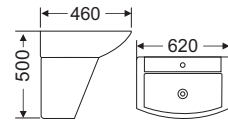

Size: 510x400x460mm
Price: 3.940.000.

High Quality Viet My Toilet

905H

Size: 570x460x510
Price: 2.610.000.

805H

Size: 560x480x540
Price: 2.715.000.

205H

Size: 620x460x500
Price: 2.610.000.