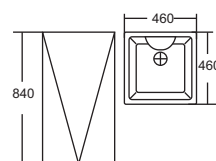

Size: 510x400x460mm
Price: 3.940.000.

High Quality Viet My Toilet

905H

Size: 570x460x510
Price: 2.610.000.

805H

Size: 560x480x540
Price: 2.715.000.

205H

Size: 620x460x500
Price: 2.610.000.

315H

Size: 520x430x580
Price: 2.042.000.

505H

Size: 490x420x600
Price: 1.810.000.

505

Size: 490x420x800
Price: 1.810.000.

Lavabo liền khối

206

Size: 460x460x840
Price: 11.357.000.

ET-600

Size: 490x490x820
Price: 9.126.000.

7001

Vertical Urinal
 Size: 460*300*710mm
 S-trap:90mm
 Price: 3.621.000.

3001

Vertical Urinal
 Size: 380*400*960mm
 S-trap:150mm
 Price: 6.578.000.