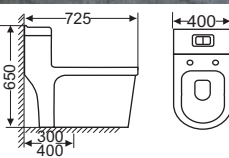

5202

Size: 710 x 370 x 745
S-trap, 300,400mm
roughing-in
Price: **6.157.000.**