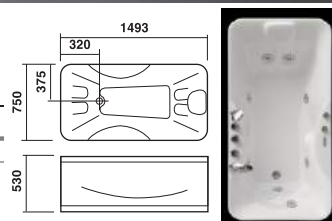

16.70 Size: 1598*700*/410*530/

NỘI DUNG	BỒN XÂY	CH/YẾM	MASSAGE
ACRYLIC	6.712	12.756	27.956
GALAXY-ACK	9.302	17.937	33.137

16.1 Size: 1587*733*/400*530/

NỘI DUNG	BỒN XÂY	CH/YẾM	MASSAGE
ACRYLIC	6.712	12.756	27.956
GALAXY-ACK	9.302	17.937	33.137

Bồn tắm DÀI đặt sàn.

Massage bathtub / Bathtub series

16C Size: 1590*790*/420*530/

NỘI DUNG	BỒN XÂY	CH/YẾM	MASSAGE
ACRYLIC	6.712	12.756	27.956
GALAXY-ACK	9.302	17.937	33.137

1575 Size: 1493*750*/435*530/

NỘI DUNG	BỒN XÂY	CH/YẾM	MASSAGE
ACRYLIC	6.712	12.756	27.956
GALAXY-ACK	9.302	17.937	33.137

15D Size: 1490*743*/425*550/

NỘI DUNG	BỒN XÂY	CH/YẾM	MASSAGE
ACRYLIC	6.502	12.336	27.536
GALAXY-ACK	9.002	17.337	32.537

15T Size: 1490*740*/395*550/

NỘI DUNG	BỒN XÂY	CH/YẾM	MASSAGE
ACRYLIC	6.502	12.336	27.536
GALAXY-ACK	9.002	17.337	32.537