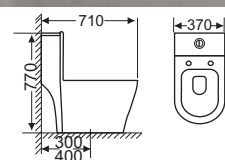

3802

Size: 695 x 375 x 610
S-trap, 300,400mm
roughing-in
Price: **6.652.000.**