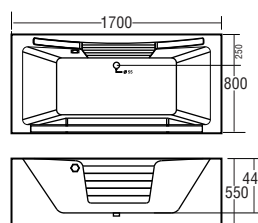

Bồn tắm GÓC & CHẤM KÍNH đặt sàn.

Massage bathtub / Bathtub series

12CL Size: 1185*1185*/385*525/

NỘI DUNG	BỒN XÂY	CH/YẾM	MASSAGE
ACRYLIC	8.468	16.268	31.468
GALAXY-ACK	11.811	22.954	38.154

90G Size: 880*880*/355*520/

NỘI DUNG	BỒN XÂY	CH/YẾM	MASSAGE
ACRYLIC	6.080	11.492	26.692
GALAXY-ACK	8.399	16.131	31.331

GB.1 Size: 1700*800*/480-550/

NỘI DUNG	BỒN XÂY	CH/YẾM	MASSAGE
ACRYLIC		21.900	37.100