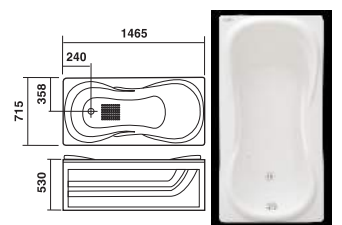

15D Size: 1490*743*/425*550/

NỘI DUNG	BỒN XÂY	CH/YẾM	MASSAGE
ACRYLIC	6.502	12.336	27.536
GALAXY-ACK	9.002	17.337	32.537

15T Size: 1490*740*/395*550/

NỘI DUNG	BỒN XÂY	CH/YẾM	MASSAGE
ACRYLIC	6.502	12.336	27.536
GALAXY-ACK	9.002	17.337	32.537

Bồn tắm DÀI đặt sàn.

Massage bathtub / Bathtub series

15C Size: 1495*700*/380*560/

NỘI DUNG	BỒN XÂY	CH/YẾM	MASSAGE
ACRYLIC	6.502	12.336	27.536
GALAXY-ACK	9.002	17.337	32.537

15M Size: 1465*715*/380*560/

NỘI DUNG	BỒN XÂY	CH/YẾM	MASSAGE
ACRYLIC	6.502	12.336	27.536
GALAXY-ACK	9.002	17.337	32.537