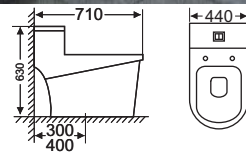

3702

Size: 710 x 370 x 770
S-trap, 300,400mm
roughing-in
Price: **5.957.000.**