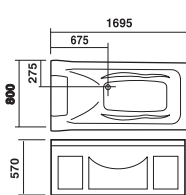

17Y Size: 1695*800*/435*570/

NỘI DUNG	BỒN XÂY	CH/YẾM	MASSAGE
ACRYLIC	8.856	17.044	32.244
GALAXY-ACK	12.365	24.062	39.262

V.1782 Size: 1700*800*/450*600/

NỘI DUNG	BỒN XÂY	CH/YẾM	MASSAGE
ACRYLIC	8.856	17.044	-
GALAXY-ACK	12.365	24.062	-