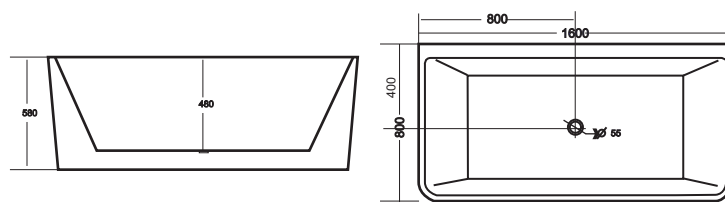

BỒN TẮM DÀI LIỀN KHỐI

VM.129

Size: 1700*800*580

Price: **28.660.000.**

Material: Acrylic

Color: White

VM.027

Size: 1600*800*580

Price: **27.770.000.**

Material: Acrylic

Color: White