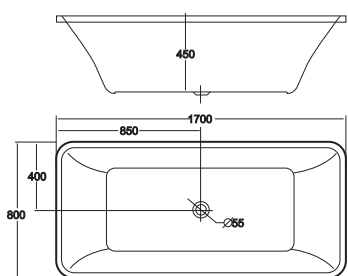

BỒN TẮM DÀI THIẾT KẾ ÂM SÀN

Massage bathtub / Bathtub series

V.1781 / 1700*800*450

NỘI DUNG	BỒN XÂY	CH/YẾM	MASSAGE
ACRYLIC	8.856	-	-
GALAXY-ACK	12.366	-	-