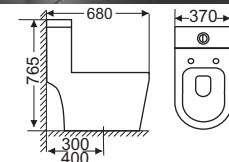

High Quality Viet My Toilet

4202

Size: 740 x 420 x 720
S-trap, 300,400mm
roughing-in
Price: **6.757.000.**

4302

Size: 680 x 380 x 770mm
S-trap, 300,400mm
roughing-in
Price: **6.957.000.**

4602

Size: 680 x 370 x 765
S-trap, 300,400mm
roughing-in
Price: **6.452.000.**