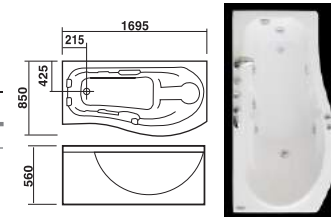

GB.2A Size: 1200*1200*550

NỘI DUNG	BỒN XÂY	CH/YẾM	MASSAGE
ACRYLIC	—	21.900	37.100

GB.2B Size: 1400*1400*550

NỘI DUNG	BỒN XÂY	CH/YẾM	MASSAGE
ACRYLIC	—	23.900	39.100

Bồn tắm DÀI đặt sàn.

Massage bathtub / Bathtub series

1711 Size: 1695*1100*/500*570/

NỘI DUNG	BỒN XÂY	CH/YẾM	MASSAGE
ACRYLIC	13.734	26.800	43.600
GALAXY-ACK	19.334	37.999	54.799

612Q Size: 1850*1200*/400*550/

NỘI DUNG	BỒN XÂY	CH/YẾM	MASSAGE
ACRYLIC	16.156	31.644	48.444
GALAXY-ACK	22.794	44.919	61.719

17B Size: 1695*850*/425*560/

NỘI DUNG	BỒN XÂY	CH/YẾM	MASSAGE
ACRYLIC	8.856	17.044	32.244
GALAXY-ACK	12.365	24.062	39.262

175 Size: 1735*798*/470*530/

NỘI DUNG	BỒN XÂY	CH/YẾM	MASSAGE
ACRYLIC	8.856	17.044	32.244
GALAXY-ACK	12.365	24.062	39.262